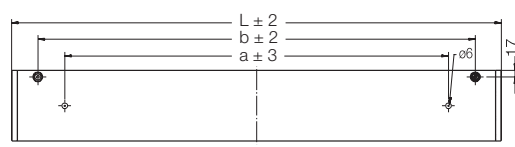

Luminaire DUBLIN single lamp

IP 65 (zone 22)* for T8 and T5 lamps

available on request

Low profile aluminium luminaire DUBLIN – only 73 mm height –

Housing: aluminium, PMMA or PC cover screen in aluminium frame (safety glass screen on request) Cover screen with low glare print design. Anodised internal aluminium reflector, available in wide beam, concentrated beam and asymmetric beam.

Electronics: built-in electronic ballast or low loss ballast and starter. Through-wiring 4 x 1,5 mm², complete with 2 cable entries.

Mounting: two-point fixation on the backside.

Version/Wattage	Lamp	Order no.	Weight approx. kg
Luminaire DUBLIN – standard version –			
with cover screen PMMA and low glare print design			
– wide beam			
1 x 18	T8 ind.	580 210	5,0
	T8 comp.	580 220	5,0
	T8 HF	580 270	5,0
1 x 36	T8 ind.	580 410	8,4
	T8 comp.	580 420	8,4
	T8 HF	580 470	8,4
1 x 58	T8 ind.	580 610	10,3
	T8 comp.	580 620	10,3
	T8 HF	580 670	10,3
1 x 21	T5 HF	580 171	6,5
1 x 24	T5 HF	580 170	5,8
1 x 28	T5 HF	580 070	8,0
1 x 35	T5 HF	580 370	9,5
1 x 39	T5 HF	580 570	6,5
1 x 49	T5 HF	580 970	9,5
1 x 54	T5 HF	580 770	8,0
1 x 80	T5 HF	580 870	9,5
– concentrated beam			
1 x 18	T8 ind.	581 210	5,0
	T8 comp.	581 220	5,0
	T8 HF	581 270	5,0
1 x 36	T8 ind.	581 410	8,4
	T8 comp.	581 420	8,4
	T8 HF	581 470	8,4
1 x 58	T8 ind.	581 610	10,3
	T8 comp.	581 620	10,3
	T8 HF	581 670	10,3
1 x 21	T5 HF	581 171	6,5
1 x 24	T5 HF	581 170	5,8
1 x 28	T5 HF	581 070	8,0
1 x 35	T5 HF	581 370	9,5
1 x 39	T5 HF	581 570	6,5
1 x 49	T5 HF	581 970	9,5
1 x 54	T5 HF	581 770	8,0
1 x 80	T5 HF	581 870	9,5
– asymmetric beam		on request	

Version/Wattage	Dimensions in mm ± 2 (3) mm		
	L	a	b
18 / 24	666	390	530
21 / 39	976	700	840
28 / 36 / 54	1276	1000	1140
35 / 49 / 58 / 80	1576	1300	1440