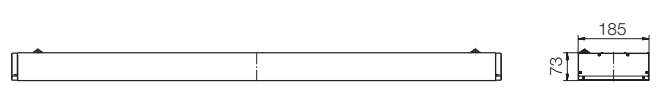

Luminaire DUBLIN single lamp

IP 65 (zone 22)* for T8 and T5 lamps

available on request

Low profile aluminium luminaire DUBLIN – only 73 mm height –

Housing: aluminium, PMMA or PC cover screen in aluminium frame (safety glass screen on request) Cover screen with low glare print design. Anodised internal aluminium reflector, available in wide beam, concentrated beam and asymmetric beam.

Electronics: built-in electronic ballast or low loss ballast and starter. Through-wiring 4 x 1,5 mm², complete with 2 cable entries.

Mounting: two-point fixation on the backside.

Version/Wattage	Lamp	Order no.	Weight approx. kg
Luminaire DUBLIN – standard version –			
with cover screen PMMA and low glare print design			
– wide beam			
1 x 18	T8 ind.	580 210	5,0
	T8 comp.	580 220	5,0
	T8 HF	580 270	5,0
1 x 36	T8 ind.	580 410	8,4
	T8 comp.	580 420	8,4
	T8 HF	580 470	8,4
1 x 58	T8 ind.	580 610	10,3
	T8 comp.	580 620	10,3
	T8 HF	580 670	10,3
1 x 21	T5 HF	580 171	6,5
1 x 24	T5 HF	580 170	5,8
1 x 28	T5 HF	580 070	8,0
1 x 35	T5 HF	580 370	9,5
1 x 39	T5 HF	580 570	6,5
1 x 49	T5 HF	580 970	9,5
1 x 54	T5 HF	580 770	8,0
1 x 80	T5 HF	580 870	9,5
– concentrated beam			
1 x 18	T8 ind.	581 210	5,0
	T8 comp.	581 220	5,0
	T8 HF	581 270	5,0
1 x 36	T8 ind.	581 410	8,4
	T8 comp.	581 420	8,4
	T8 HF	581 470	8,4
1 x 58	T8 ind.	581 610	10,3
	T8 comp.	581 620	10,3
	T8 HF	581 670	10,3
1 x 21	T5 HF	581 171	6,5
1 x 24	T5 HF	581 170	5,8
1 x 28	T5 HF	581 070	8,0
1 x 35	T5 HF	581 370	9,5
1 x 39	T5 HF	581 570	6,5
1 x 49	T5 HF	581 970	9,5
1 x 54	T5 HF	581 770	8,0
1 x 80	T5 HF	581 870	9,5
– asymmetric beam		on request	

Version/Wattage	Dimensions in mm ± 2 (3) mm		
	L	a	b
18 / 24	666	390	530
21 / 39	976	700	840
28 / 36 / 54	1276	1000	1140
35 / 49 / 58 / 80	1576	1300	1440