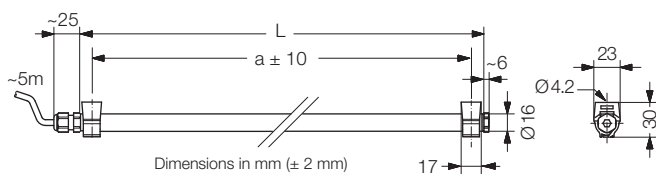

LUZERN 16 LED tubular luminaire, 24 V DC, 80 lm/W, beam angle 120°, 5400 K, tube in PMMA, clear, with 5.0 m connecting cable

Version	LED power total	L	a	Weight kg (approx.)	Mounting clamps	Ref. no.
48 LED	3.3 W	1010	975	0.16 *	2	537 516
72 LED	5.0 W	1490	745	0.26 *	3	537 520
96 LED	6.6 W	1970	660	0.36 *	4	537 524

Two Clic-mounting clamps made of polymer, for tool-free opening. For operation with external transformer.

80 lm/W
Beam angle 120°

Clic-mounting clamp

Electronic transformer

< 190 – 3970 mm luminaire length >

Other luminaire lengths available on request
Dimensions from 190 mm to max. 3970 mm

max. 35 W	180 x 94 x 57 mm	537 184
max. 100 W	254 x 180 x 63 mm	537 182
max. 200 W	254 x 180 x 90 mm	537 183

IP 65 Ambient temperature -40 °C to +30 °C

LUZERN 38 LED tubular luminaire, 24 V DC, 80 lm/W, beam angle 120°, 5400 K, PMMA tube, transopal

Version	LED power	L	a	Weight kg (approx.)	Mounting clamps	Ref. no.
12 LED	14.4 W	605	490	0.4	2	538 412
24 LED	28.8 W	1085	970	0.6	2	538 424
48 LED	57.6 W	2045	1930	1.1	3	538 448