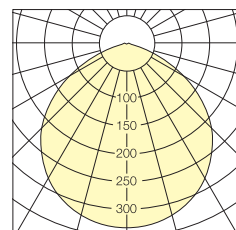

I (cd/klm) LOR = 90 %
80 lm/W
Beam angle 120°