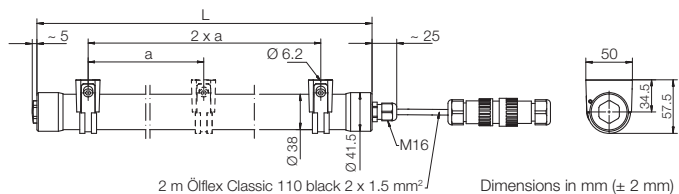

Versions of LUZERN 38 LED 230 V

permanently sealed end caps, supplied with connecting cable and plug

Option 1: