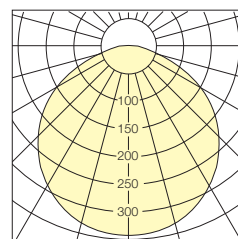

80 lm/W
Beam angle 120°