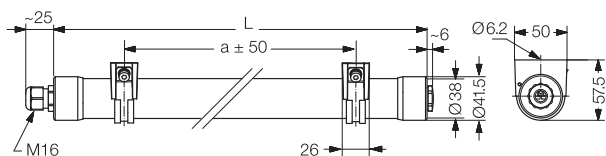

I (cd/klm) LOR = 90 %
80 lm/W
Beam angle 120°