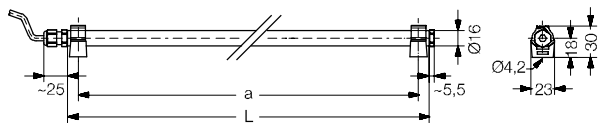

Version/Wattage

L

mm

a

mm

LUZERN 38 LED

3 x 20 LED	510	395 ± 25
30 LED	550	435 ± 25
60 LED	970	855 ± 25
100 LED	1530	1415 ± 25
150 LED	2230	2115 ± 25

LUZERN 16 LED

30 LED	470	355 ± 25
60 LED	890	775 ± 25
100 LED	1450	1335 ± 25

LED capacity

	white/yellow	blue/red/green
30 LED	2,88 W	3,6 W
60 LED	5,76 W	7,2 W
100 LED	9,60 W	12,0 W
150 LED	14,40 W	18,0 W