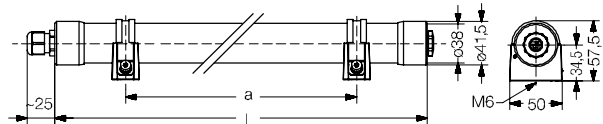

Version/Wattage

L

mm

a

mm

LUZERN 38 T5

1 x 14	965	850 ± 25
1 x 21	1265	1150 ± 25
1 x 24	965	850 ± 25
1 x 28	1735	1620 ± 25
1 x 35	2035	1920 ± 25